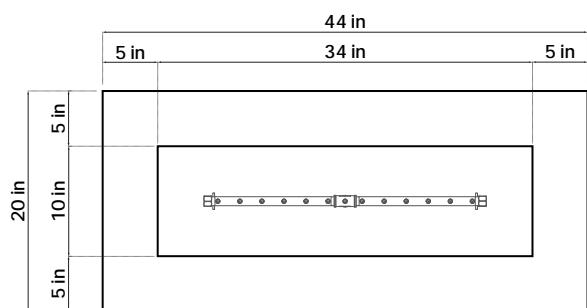

In Roman mythology, “Vulcan” is the god of fire, volcanoes, and metalworking. His forge was said to be in the fiery depths of Mount Etna, making him one of the original artists of Olympus. Our “Vulcan” collection embodies the transformative power of fire, evoking themes like warmth, creation and strength.

VULCAN 44

TOP