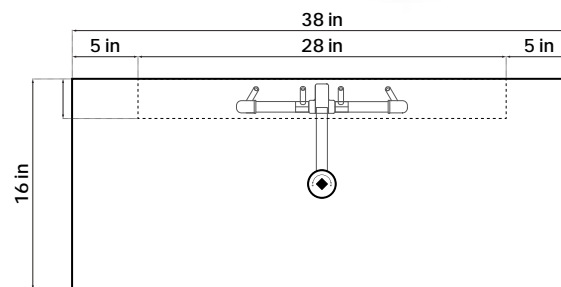

FRONT

SPARK

MATCH

IGNITE

ASH

INFERNO

EMBER

CHAR

COLORS

SPECIFICATIONS

MATERIAL: POWDER COATED METAL
BURNER RING: WARMING TRENDS CFB 120NG
IGNITION: MATCH LIGHT WITH KEY VALVE

MEDIA: BLACK LAVA ROCK (TUMBLED AVAILABLE)
COVER: AVAILABLE ON ORDER
WEIGHT: APPROX. 350LBS