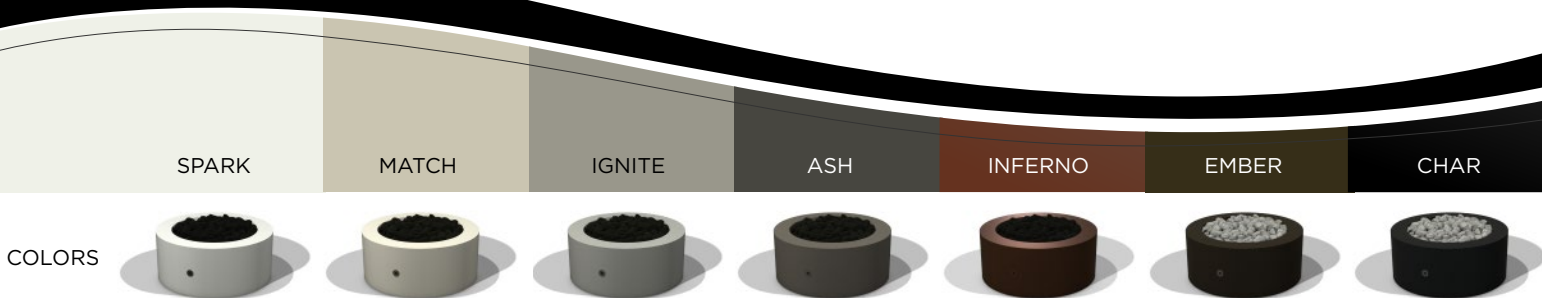

EMBER

CHAR

COLORS

SPECIFICATIONS

MATERIAL: POWDER COATED METAL

BURNER RING: WARMING TRENDS CFB 180NG

IGNITION: MATCH LIGHT WITH KEY VALVE

MEDIA: BLACK LAVA ROCK (TUMBLED AVAILABLE)

FRONT

TOP

COLORS

SPECIFICATIONS

MATERIAL: POWDER COATED METAL
BURNER RING: WARMING TRENDS CFB 180NG
IGNITION: MATCH LIGHT WITH KEY VALVE

MEDIA: BLACK LAVA ROCK (TUMBLED AVAILABLE)
COVER: AVAILABLE ON ORDER
WEIGHT: APPROX. 250LBS