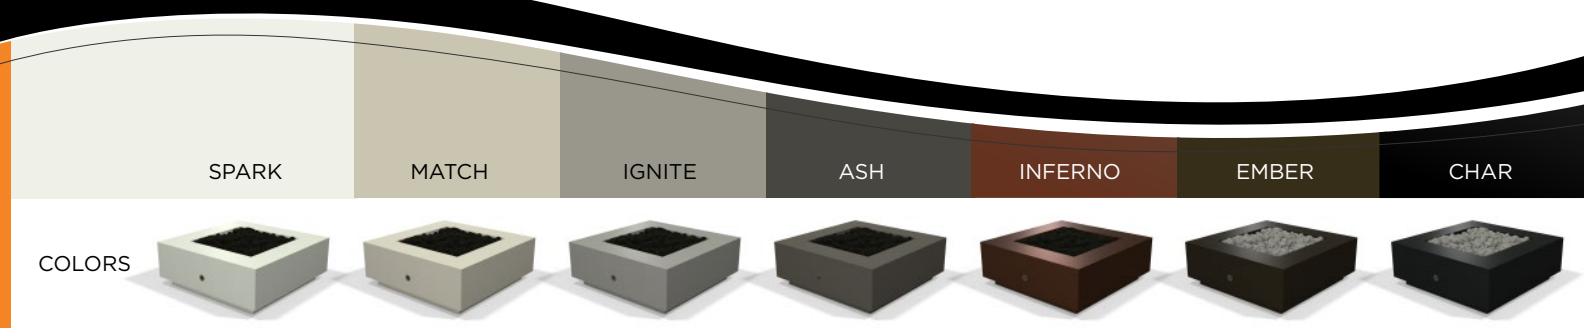

COLORS

SPECIFICATIONS

MATERIAL: POWDER COATED METAL
BURNER RING: WARMING TRENDS CFB 180NG
IGNITION: MATCH LIGHT WITH KEY VALVE

MEDIA: BLACK LAVA ROCK (TUMBLED AVAILABLE)
COVER: AVAILABLE ON ORDER
WEIGHT: APPROX. 250LBS