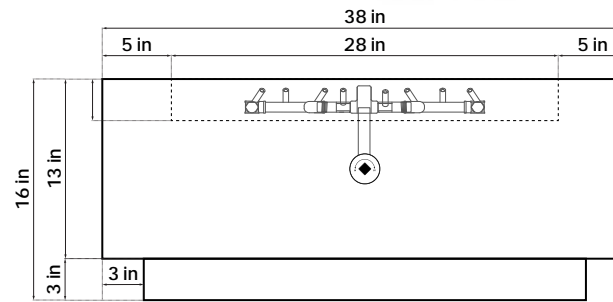

In Norse mythology, “Loki” is a complex and dynamic figure often associated with fire, transformation, and chaos. This fire pit, with its unpredictable flames, captures Loki’s fiery and mischievous nature. It can serve to represent a catalyst for change, mirroring Loki’s shape-shifting abilities. “Loki” embraces the lively, transformative, and unpredictable spirit of fire, creating a bold and distinctive centerpiece full of personality.

LOKI 38

FRONT

SPARK

MATCH

IGNITE

ASH

INFERNO

EMBER

CHAR

COLORS

SPECIFICATIONS

MATERIAL: POWDER COATED METAL

BURNER RING: WARMING TRENDS CFB 180NG

IGNITION: MATCH LIGHT WITH KEY VALVE

MEDIA: BLACK LAVA ROCK (TUMBLED AVAILABLE)

COVER: AVAILABLE ON ORDER

WEIGHT: APPROX. 250LBS