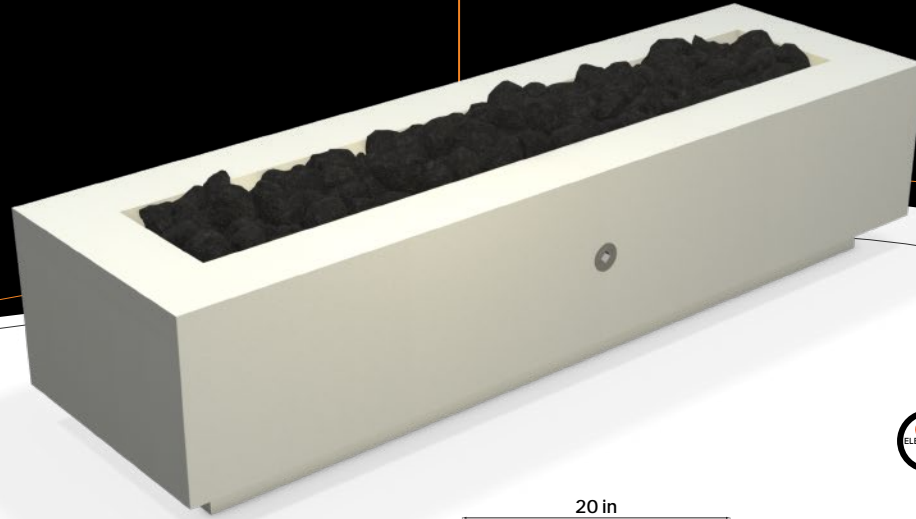

In Roman mythology, “Vulcan” is the god of fire, volcanoes, and metalworking. His forge was said to be in the fiery depths of Mount Etna, making him one of the original artists of Olympus. Our “Vulcan” collection embodies the transformative power of fire, evoking themes like warmth, creation and strength.

VULCAN 68

TOP