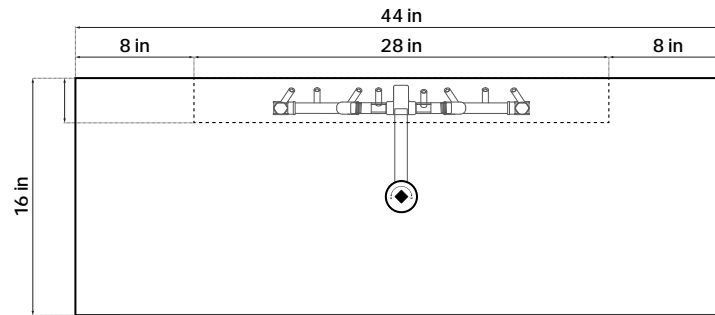

BRUNI 44

This Norwegian fire spirit is often associated with fire and warmth, evoking imagery of glowing embers and flickering flames. If you're inspired by magical or animated representations of fire spirits, "Bruni" can symbolize the lively and mesmerizing energy of your fire pit. Our "Bruni" collection has a lighthearted feel, making it perfect for a fire pit that serves as a welcoming centerpiece for gatherings and relaxation.

FRONT