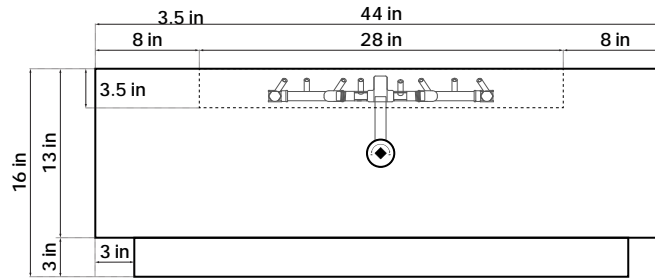

COVER: AVAILABLE ON ORDER

WEIGHT: APPROX. 250LBS

LOKI 44

In Norse mythology, “Loki” is a complex and dynamic figure often associated with fire, transformation, and chaos. This fire pit, with its unpredictable flames, captures Loki’s fiery and mischievous nature. It can serve to represent a catalyst for change, mirroring Loki’s shape-shifting abilities. “Loki” embraces the lively, transformative, and unpredictable spirit of fire, creating a bold and distinctive centerpiece full of personality.