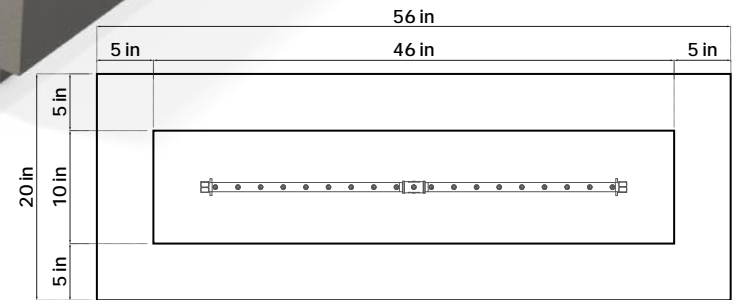

VULCAN 56

In Roman mythology, "Vulcan" is the god of fire, volcanoes, and metalworking. His forge was said to be in the fiery depths of Mount Etna, making him one of the original artists of Olympus. Our "Vulcan" collection embodies the transformative power of fire, evoking themes like warmth, creation and strength.

TOP

COLORS

SPECIFICATIONS

MATERIAL: POWDER COATED METAL
BURNER RING: WARMING TRENDS CFBL 190NG
IGNITION: MATCH LIGHT WITH KEY VALVE

MEDIA: BLACK LAVA ROCK (TUMBLER AVAILABLE)
COVER: AVAILABLE ON ORDER
WEIGHT: APPROX. 250LBS