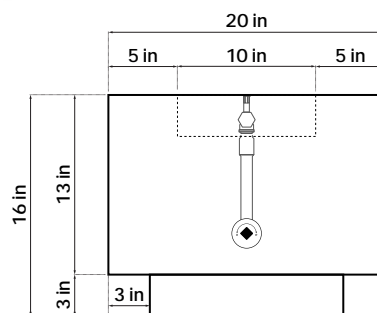

In Roman mythology, “Vulcan” is the god of fire, volcanoes, and metalworking. His forge was said to be in the fiery depths of Mount Etna, making him one of the original artists of Olympus. Our “Vulcan” collection embodies the transformative power of fire, evoking themes like warmth, creation and strength.

VULCAN 44

SIDE

SPARK

MATCH

IGNITE

ASH

INFERNO

EMBER

CHAR

COLORS

SPECIFICATIONS

MATERIAL: POWDER COATED METAL
BURNER RING: WARMING TRENDS CFBL 130NG
IGNITION: MATCH LIGHT WITH KEY VALVE

MEDIA: BLACK LAVA ROCK (TUMBLING AVAILABLE)
COVER: AVAILABLE ON ORDER
WEIGHT: APPROX. 250LBS