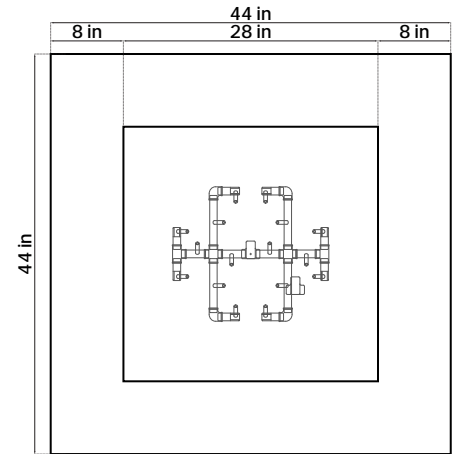

LOKI 44

In Norse mythology, “Loki” is a complex and dynamic figure often associated with fire, transformation, and chaos. This fire pit, with its unpredictable flames, captures Loki’s fiery and mischievous nature. It can serve to represent a catalyst for change, mirroring Loki’s shape-shifting abilities. “Loki” embraces the lively, transformative, and unpredictable spirit of fire, creating a bold and distinctive centerpiece full of personality.

TOP

SPECIFICATIONS

MATERIAL: POWDER COATED METAL
BURNER RING: WARMING TRENDS CFB 180NG
IGNITION: MATCH LIGHT WITH KEY VALVE

MEDIA: BLACK LAVA ROCK (TUMBLED AVAILABLE)
COVER: AVAILABLE ON ORDER
WEIGHT: APPROX. 250LBS