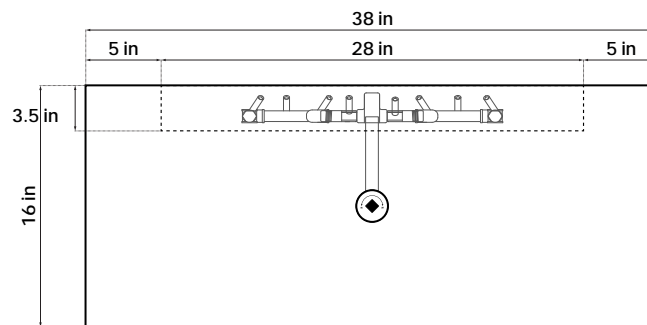

FRONT

SPARK

MATCH

IGNITE

ASH

INFERNO

EMBER

CHAR

COLORS

SPECIFICATIONS

MATERIAL: POWDER COATED METAL
BURNER RING: WARMING TRENDS CFB 180NG
IGNITION: MATCH LIGHT WITH KEY VALVE

MEDIA: BLACK LAVA ROCK (TUMBLED AVAILABLE)
COVER: AVAILABLE ON ORDER
WEIGHT: APPROX. 250LBS