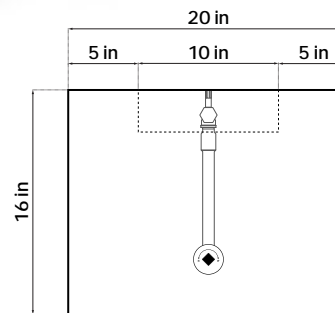

“Ra” is the ancient Egyptian sun god, symbolizing light, warmth, and creation. It represents the cycle of renewal and endless energy, much like a fire pit which can be reignited time and again. Our “Ra” collection evokes a sense of mystery, reverence, and power, giving your fire pit an aura of significance and making it a focal point for gatherings.

RA 44

SIDE

SPARK

MATCH

IGNITE

ASH

INFERNO

EMBER

CHAR

COLORS

SPECIFICATIONS

MATERIAL: POWDER COATED METAL

BURNER RING: WARMING TRENDS CFBL 130NG

IGNITION: MATCH LIGHT WITH KEY VALVE

MEDIA: BLACK LAVA ROCK (TUMBLER AVAILABLE)

COVER: AVAILABLE ON ORDER

WEIGHT: APPROX. 250LBS