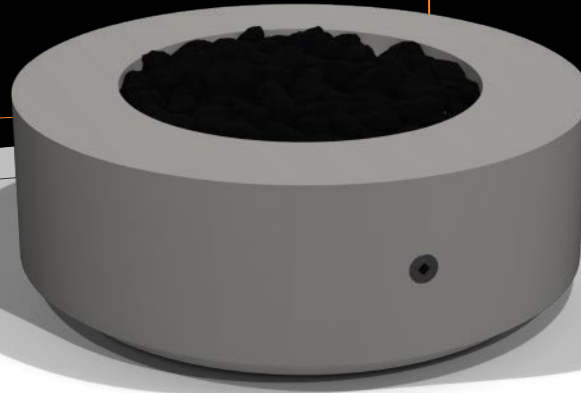

KAMA 44

“Kama” is the god of love and desire in Hindu mythology. Fire is often seen as a symbol of passion and energy. It is transformative and can represent connection and togetherness, just as love and desire can shape lives. Our “Kama” collection encapsulates the fiery essence of passion, transformation, and connection – qualities that make your fire pit more than just a source of warmth.

FRONT