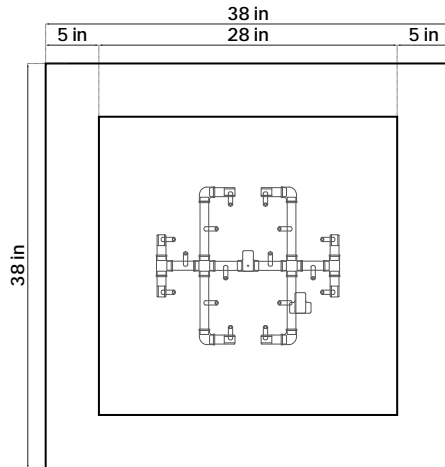

In Norse mythology, “Loki” is a complex and dynamic figure often associated with fire, transformation, and chaos. This fire pit, with its unpredictable flames, captures Loki’s fiery and mischievous nature. It can serve to represent a catalyst for change, mirroring Loki’s shape-shifting abilities. “Loki” embraces the lively, transformative, and unpredictable spirit of fire, creating a bold and distinctive centerpiece full of personality.

LOKI 38

TOP