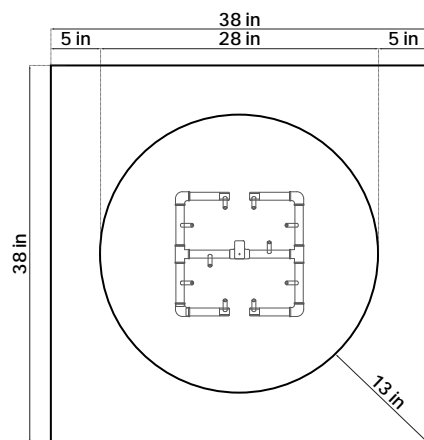

In Slavic mythology, “Svarog” is the god of fire and blacksmithing. “Svarog” is often seen as a creator deity, forging the world and its elements. Fire, as both a destructive and creative force, mirrors this transformative and creative power. The name carries a sense of strength and mystique, making your fire pit not just a functional feature, but a symbol of ancient wisdom and elemental strength.

SVAROG 38

TOP