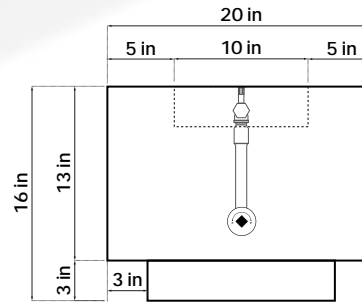

SIDE

SPARK

MATCH

IGNITE

ASH

INFERNO

EMBER

CHAR

COLORS

SPECIFICATIONS

MATERIAL: POWDER COATED METAL
BURNER RING: WARMING TRENDS CFBL 250NG
IGNITION: MATCH LIGHT WITH KEY VALVE

MEDIA: BLACK LAVA ROCK (TUMBLER AVAILABLE)
COVER: AVAILABLE ON ORDER
WEIGHT: APPROX. 250LBS