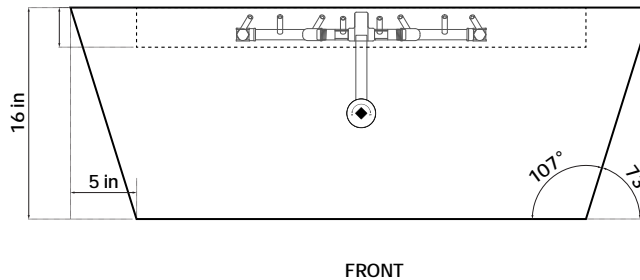

In Slavic culture, “Dazbog” is a sun deity associated with warmth, light and life. A fire pit which radiates heat, perfectly embodies these qualities. Fire represents primal energy, transformation, and the cycle of life - all of themes are embedded in Dazbog’s mythological role as a provider of light and sustenance. “Dazbog” is often linked to prosperity and abundance. Our “Dazbog” fire pit represents the warmth and generosity it brings to gatherings, fostering a sense of community and sharing.

DAZBOG 44

SPARK

MATCH

IGNITE

ASH

INFERNO

EMBER

CHAR

COLORS

SPECIFICATIONS

MATERIAL: POWDER COATED METAL

BURNER RING: WARMING TRENDS CFB 240NG

IGNITION: MATCH LIGHT WITH KEY VALVE

MEDIA: BLACK LAVA ROCK (TUMBLED AVAILABLE)

COVER: AVAILABLE ON ORDER

WEIGHT: APPROX. 250LBS