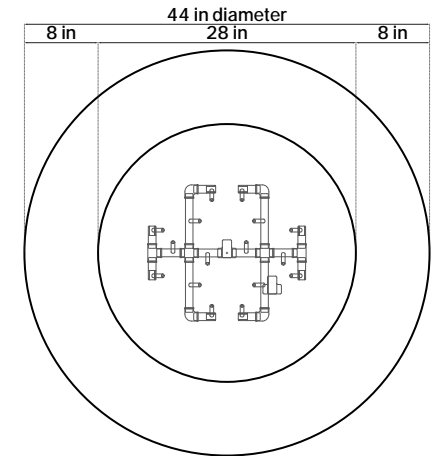

TOP

	SPARK	MATCH	IGNITE	ASH	INFERNO	EMBER	CHAR
COLORS							

SPECIFICATIONS

MATERIAL: POWDER COATED METAL
BURNER RING: WARMING TRENDS CFB 180NG
IGNITION: MATCH LIGHT WITH KEY VALVE

MEDIA: BLACK LAVA ROCK (TUMBLING AVAILABLE)
COVER: AVAILABLE ON ORDER
WEIGHT: APPROX. 250LBS