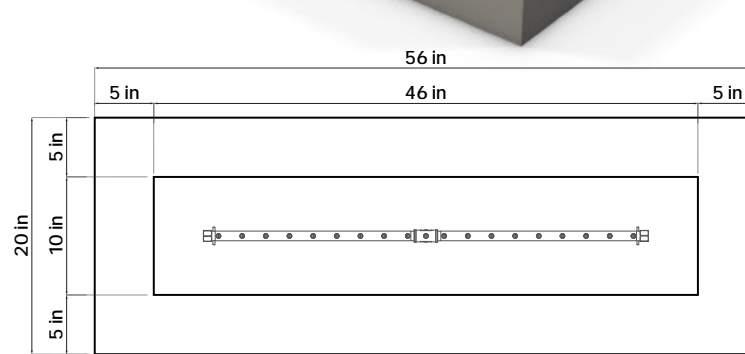

COVER: AVAILABLE ON ORDER

WEIGHT: APPROX. 250LBS

RA 56

“Ra” is the ancient Egyptian sun god, symbolizing light, warmth, and creation. It represents the cycle of renewal and endless energy, much like a fire pit which can be reignited time and again. Our “Ra” collection evokes a sense of mystery, reverence, and power, giving your fire pit an aura of significance and making it a focal point for gatherings.