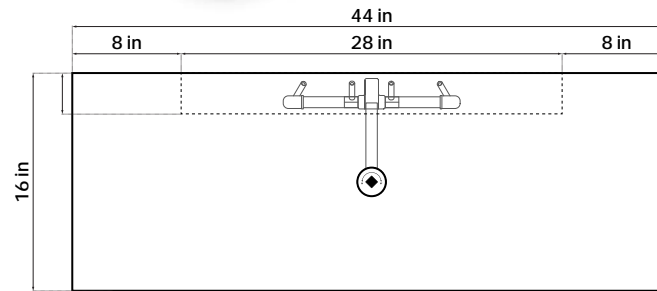

SVAROG 44

In Slavic mythology, “Svarog” is the god of fire and blacksmithing. “Svarog” is often seen as a creator deity, forging the world and its elements. Fire, as both a destructive and creative force, mirrors this transformative and creative power. The name carries a sense of strength and mystique, making your fire pit not just a functional feature, but a symbol of ancient wisdom and elemental strength.

FRONT