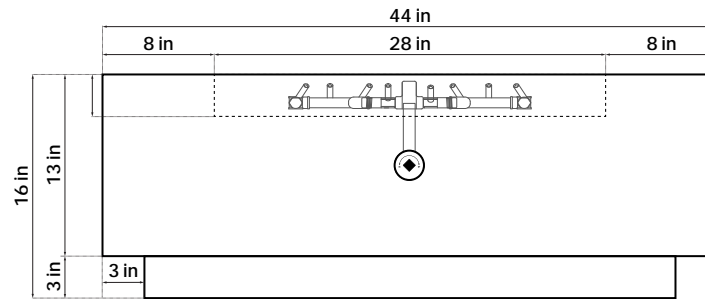

COVER: AVAILABLE ON ORDER

WEIGHT: APPROX. 250LBS

KAMA 44

“Kama” is the god of love and desire in Hindu mythology. Fire is often seen as a symbol of passion and energy. It is transformative and can represent connection and togetherness, just as love and desire can shape lives. Our “Kama” collection encapsulates the fiery essence of passion, transformation, and connection – qualities that make your fire pit more than just a source of warmth.