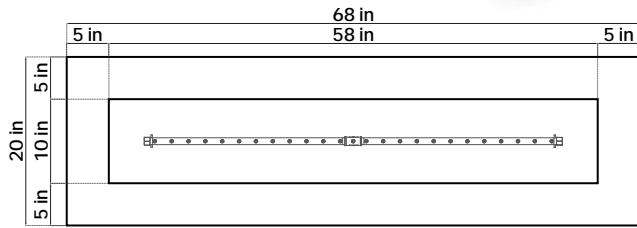

In Roman mythology, “Vulcan” is the god of fire, volcanoes, and metalworking. His forge was said to be in the fiery depths of Mount Etna, making him one of the original artists of Olympus. Our “Vulcan” collection embodies the transformative power of fire, evoking themes like warmth, creation and strength.

VULCAN 68

TOP