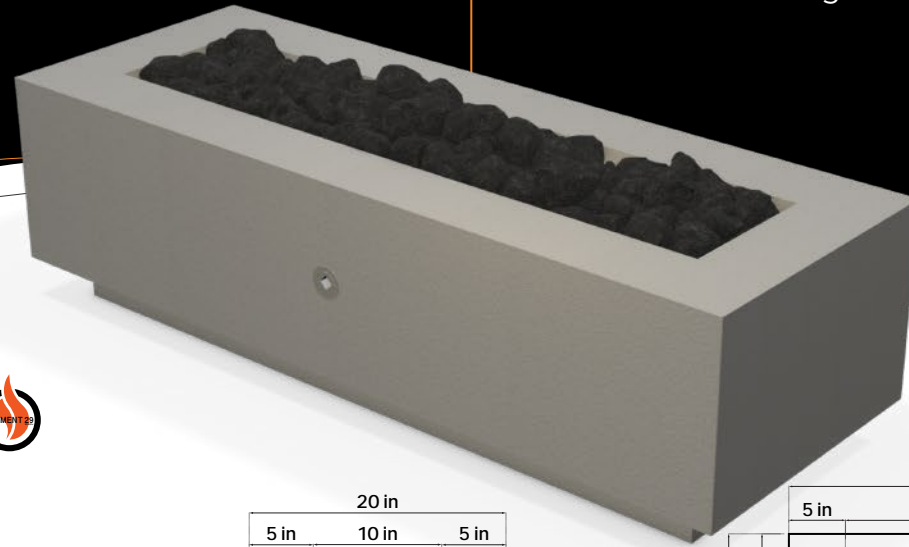

VULCAN 56

In Roman mythology, "Vulcan" is the god of fire, volcanoes, and metalworking. His forge was said to be in the fiery depths of Mount Etna, making him one of the original artists of Olympus. Our "Vulcan" collection embodies the transformative power of fire, evoking themes like warmth, creation and strength.

SIDE