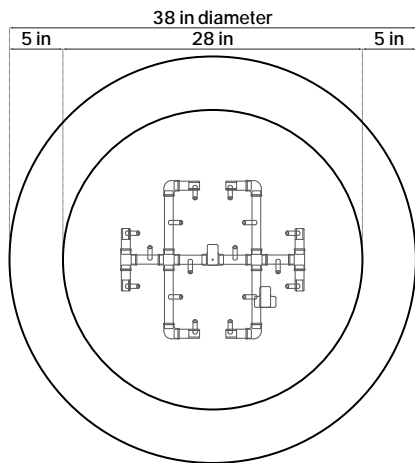

“Kama” is the god of love and desire in Hindu mythology. Fire is often seen as a symbol of passion and energy. It is transformative and can represent connection and togetherness, just as love and desire can shape lives. Our “Kama” collection encapsulates the fiery essence of passion, transformation, and connection – qualities that make your fire pit more than just a source of warmth.

KAMA 38

TOP