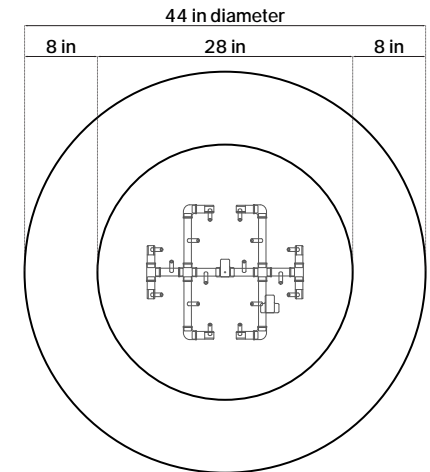

AHI 44

This Hawaiian word for fire dates back to ancient times. "Ahi" embodies life, energy, and transformation, symbolizing the warmth and vibrancy your fire pit brings to gatherings around it. The name "Ahi" is rich in meaning, giving a primal sense of tropical warmth, natural beauty, and relaxation, enhancing the atmosphere of any outdoor space.

TOP

SPECIFICATIONS

MATERIAL: POWDER COATED METAL
BURNER RING: WARMING TRENDS CFB 180NG
IGNITION: MATCH LIGHT WITH KEY VALVE

MEDIA: BLACK LAVA ROCK (TUMBLED AVAILABLE)
COVER: AVAILABLE ON ORDER
WEIGHT: APPROX. 250LBS