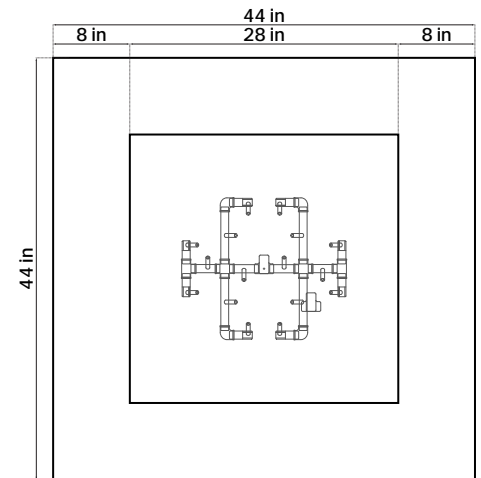

TOP

SPARK

MATCH

IGNITE

ASH

INFERNO

EMBER

CHAR

COLORS

SPECIFICATIONS

MATERIAL: POWDER COATED METAL

BURNER RING: WARMING TRENDS CFB 180NG

IGNITION: MATCH LIGHT WITH KEY VALVE

MEDIA: BLACK LAVA ROCK (TUMBLING AVAILABLE)

COVER: AVAILABLE ON ORDER

WEIGHT: APPROX. 250LBS