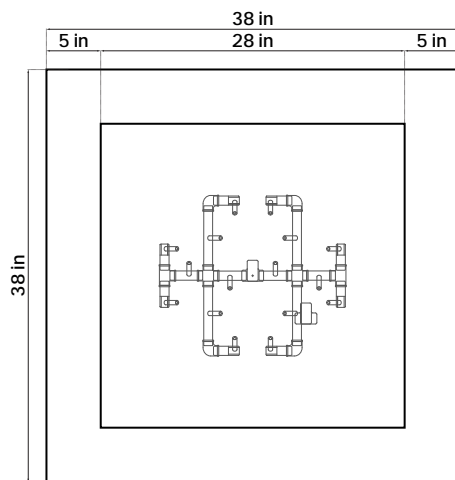

This Norwegian fire spirit is often associated with fire and warmth, evoking imagery of glowing embers and flickering flames. If you're inspired by magical or animated representations of fire spirits, "Bruni" can symbolize the lively and mesmerizing energy of your fire pit. Our "Bruni" collection has a lighthearted feel, making it perfect for a fire pit that serves as a welcoming centerpiece for gatherings and relaxation.

BRUNI 38

TOP