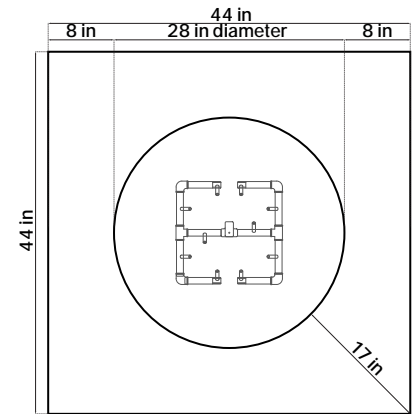

SVAROG 44

In Slavic mythology, “Svarog” is the god of fire and blacksmithing. “Svarog” is often seen as a creator deity, forging the world and its elements. Fire, as both a destructive and creative force, mirrors this transformative and creative power. The name carries a sense of strength and mystique, making your fire pit not just a functional feature, but a symbol of ancient wisdom and elemental strength.

TOP

SPECIFICATIONS

MATERIAL: POWDER COATED METAL
BURNER RING: WARMING TRENDS CFB 120NG
IGNITION: MATCH LIGHT WITH KEY VALVE

MEDIA: BLACK LAVA ROCK (TUMBLED AVAILABLE)
COVER: AVAILABLE ON ORDER
WEIGHT: APPROX. 350LBS