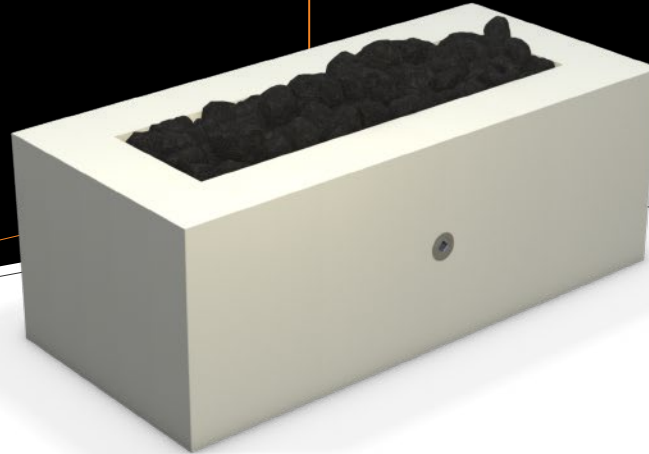

“Ra” is the ancient Egyptian sun god, symbolizing light, warmth, and creation. It represents the cycle of renewal and endless energy, much like a fire pit which can be reignited time and again. Our “Ra” collection evokes a sense of mystery, reverence, and power, giving your fire pit an aura of significance and making it a focal point for gatherings.

RA 44

TOP