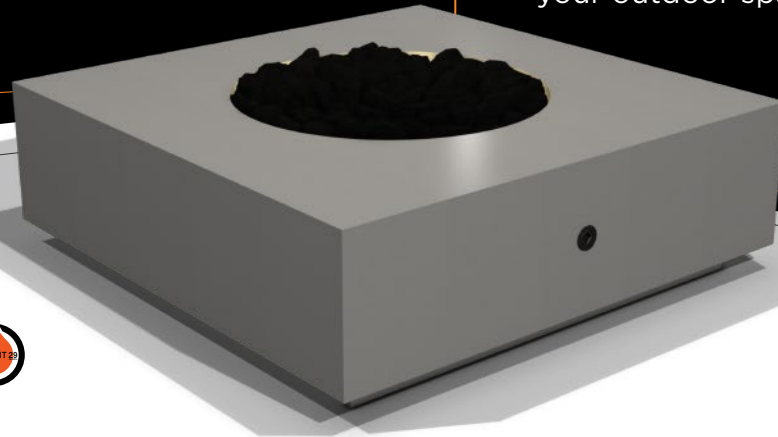

BELENUS 48

One of the most ancient and widely worshiped Celtic deities. "Belenus" is considered God of sun, light and healing. It represents the power of light to overcome darkness, much like the flames of a fire pit bring illumination and comfort to the night. In Celtic tradition, often fire was a central ritual for celebration. "Belenus" is distinctive, and adds an air of mythological grandeur, making it a meaningful addition to your outdoor space.

FRONT