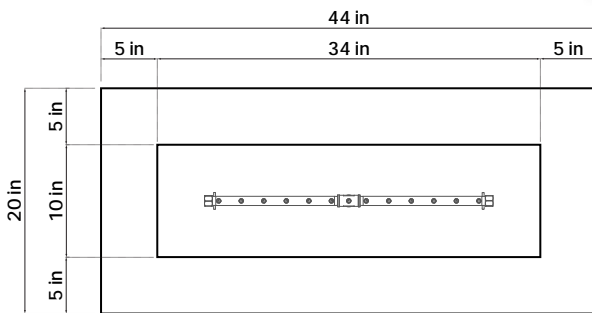

“Ra” is the ancient Egyptian sun god, symbolizing light, warmth, and creation. It represents the cycle of renewal and endless energy, much like a fire pit which can be reignited time and again. Our “Ra” collection evokes a sense of mystery, reverence, and power, giving your fire pit an aura of significance and making it a focal point for gatherings.

RA 44

TOP