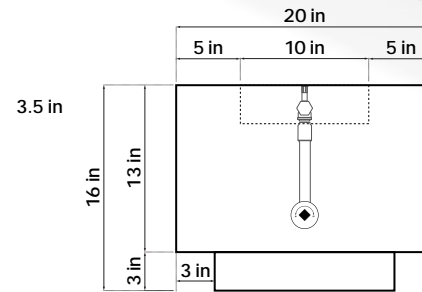

VULCAN 56

In Roman mythology, "Vulcan" is the god of fire, volcanoes, and metalworking. His forge was said to be in the fiery depths of Mount Etna, making him one of the original artists of Olympus. Our "Vulcan" collection embodies the transformative power of fire, evoking themes like warmth, creation and strength.

SIDE