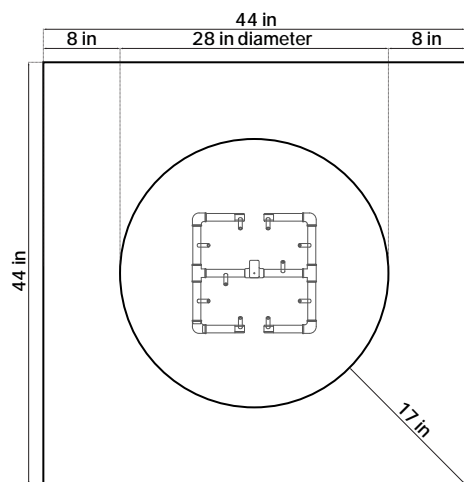

One of the most ancient and widely worshiped Celtic deities. "Belenus" is considered God of sun, light and healing. It represents the power of light to overcome darkness, much like the flames of a fire pit bring illumination and comfort to the night. In Celtic tradition, often fire was a central ritual for celebration. "Belenus" is distinctive, and adds an air of mythological grandeur, making it a meaningful addition to your outdoor space.

BELENUS 44

TOP