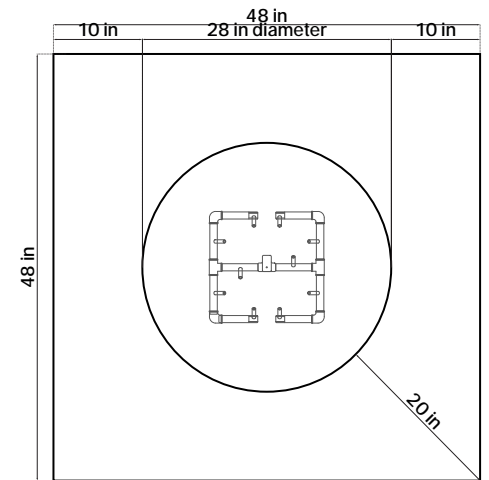

TOP

SPARK

MATCH

IGNITE

ASH

INFERNO

EMBER

CHAR

COLORS

SPECIFICATIONS

MATERIAL: POWDER COATED METAL
BURNER RING: WARMING TRENDS CFB 120NG
IGNITION: MATCH LIGHT WITH KEY VALVE

MEDIA: BLACK LAVA ROCK (TUMBLED AVAILABLE)
COVER: AVAILABLE ON ORDER
WEIGHT: APPROX. 250LBS