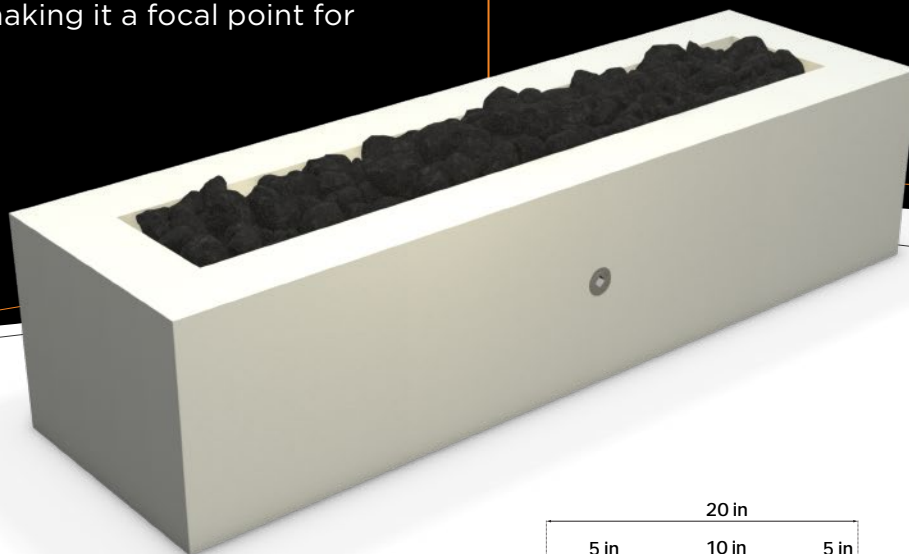

“Ra” is the ancient Egyptian sun god, symbolizing light, warmth, and creation. It represents the cycle of renewal and endless energy, much like a fire pit which can be reignited time and again. Our “Ra” collection evokes a sense of mystery, reverence, and power, giving your fire pit an aura of significance and making it a focal point for gatherings.

RA 68

TOP