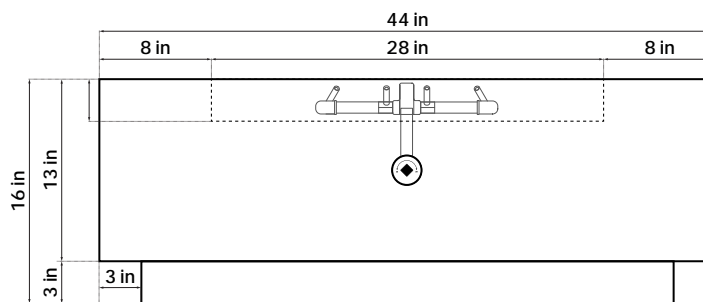

FRONT

SPARK

MATCH

IGNITE

ASH

INFERNO

EMBER

CHAR

COLORS

SPECIFICATIONS

MATERIAL: POWDER COATED METAL

BURNER RING: WARMING TRENDS CFB 120NG

IGNITION: MATCH LIGHT WITH KEY VALVE

MEDIA: BLACK LAVA ROCK (TUMBLED AVAILABLE)

COVER: AVAILABLE ON ORDER

WEIGHT: APPROX. 250LBS