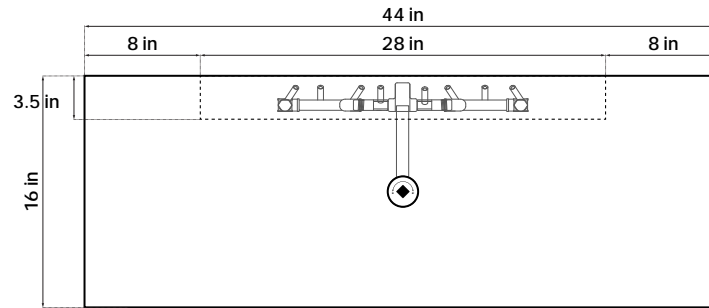

AHI 44

This Hawaiian word for fire dates back to ancient times. "Ahi" embodies life, energy, and transformation, symbolizing the warmth and vibrancy your fire pit brings to gatherings around it. The name "Ahi" is rich in meaning, giving a primal sense of tropical warmth, natural beauty, and relaxation, enhancing the atmosphere of any outdoor space.

FRONT