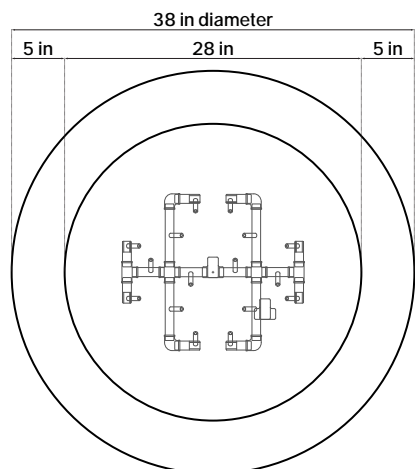

This Hawaiian word for fire dates back to ancient times. "Ahi" embodies life, energy, and transformation, symbolizing the warmth and vibrancy your fire pit brings to gatherings around it. The name "Ahi" is rich in meaning, giving a primal sense of tropical warmth, natural beauty, and relaxation, enhancing the atmosphere of any outdoor space.

AHI 38

TOP