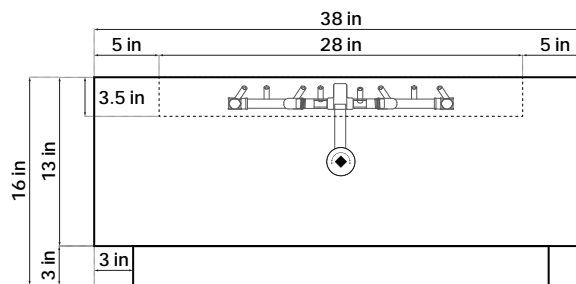

“Kama” is the god of love and desire in Hindu mythology. Fire is often seen as a symbol of passion and energy. It is transformative and can represent connection and togetherness, just as love and desire can shape lives. Our “Kama” collection encapsulates the fiery essence of passion, transformation, and connection – qualities that make your fire pit more than just a source of warmth.

KAMA 38

FRONT

SPARK

MATCH

IGNITE

ASH

INFERNO

EMBER

CHAR

COLORS

SPECIFICATIONS

MATERIAL: POWDER COATED METAL

BURNER RING: WARMING TRENDS CFB 180NG

IGNITION: MATCH LIGHT WITH KEY VALVE

MEDIA: BLACK LAVA ROCK (TUMBLED AVAILABLE)

COVER: AVAILABLE ON ORDER

WEIGHT: APPROX. 250LBS