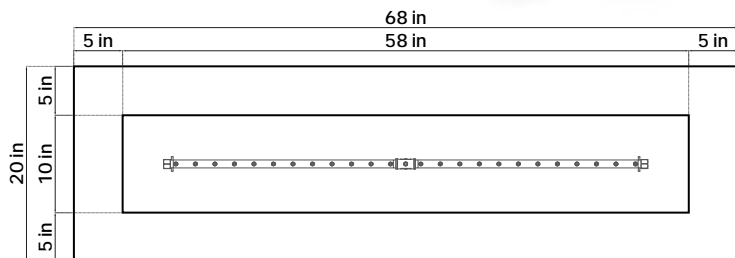

“Ra” is the ancient Egyptian sun god, symbolizing light, warmth, and creation. It represents the cycle of renewal and endless energy, much like a fire pit which can be reignited time and again. Our “Ra” collection evokes a sense of mystery, reverence, and power, giving your fire pit an aura of significance and making it a focal point for gatherings.

RA 68

TOP