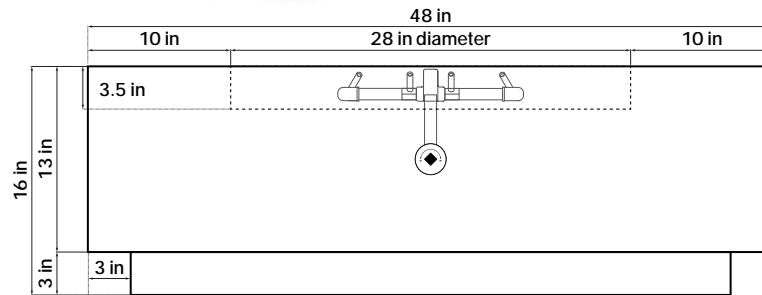

COVER: AVAILABLE ON ORDER

WEIGHT: APPROX. 250LBS

BELENUS 48

One of the most ancient and widely worshiped Celtic deities. "Belenus" is considered God of sun, light and healing. It represents the power of light to overcome darkness, much like the flames of a fire pit bring illumination and comfort to the night. In Celtic tradition, often fire was a central ritual for celebration. "Belenus" is distinctive, and adds an air of mythological grandeur, making it a meaningful addition to your outdoor space.