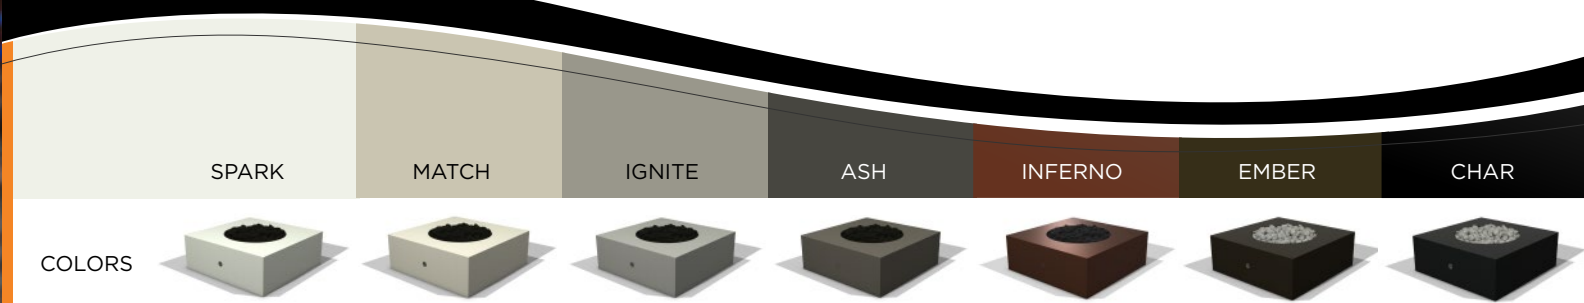

COLORS

SPECIFICATIONS

MATERIAL: POWDER COATED METAL
BURNER RING: WARMING TRENDS CFB 120NG
IGNITION: MATCH LIGHT WITH KEY VALVE

MEDIA: BLACK LAVA ROCK (TUMBLED AVAILABLE)
COVER: AVAILABLE ON ORDER
WEIGHT: APPROX. 350LBS