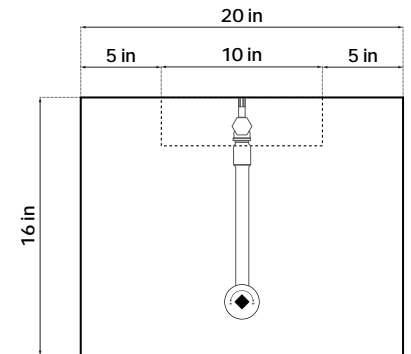

SIDE

	SPARK	MATCH	IGNITE	ASH	INFERNO	EMBER	CHAR
COLORS							

SPECIFICATIONS

MATERIAL: POWDER COATED METAL
BURNER RING: WARMING TRENDS CFBL 190NG
IGNITION: MATCH LIGHT WITH KEY VALVE

MEDIA: BLACK LAVA ROCK (TUMBLED AVAILABLE)
COVER: AVAILABLE ON ORDER
WEIGHT: APPROX. 350LBS