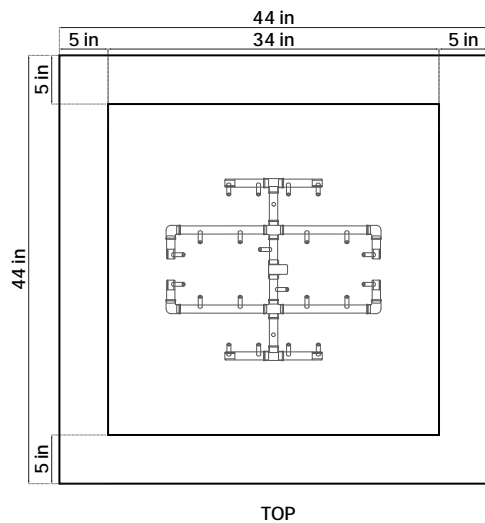

In Slavic culture, “Dazbog” is a sun deity associated with warmth, light and life. A fire pit which radiates heat, perfectly embodies these qualities. Fire represents primal energy, transformation, and the cycle of life - all of themes are embedded in Dazbog’s mythological role as a provider of light and sustenance. “Dazbog” is often linked to prosperity and abundance. Our “Dazbog” fire pit represents the warmth and generosity it brings to gatherings, fostering a sense of community and sharing.

DAZBOG 44

SPARK

MATCH

IGNITE

ASH

INFERNO

EMBER

CHAR

COLORS

SPECIFICATIONS

MATERIAL: POWDER COATED METAL

BURNER RING: WARMING TRENDS CFB 240NG

IGNITION: MATCH LIGHT WITH KEY VALVE

MEDIA: BLACK LAVA ROCK (TUMBLED AVAILABLE)

COVER: AVAILABLE ON ORDER

WEIGHT: APPROX. 250LBS