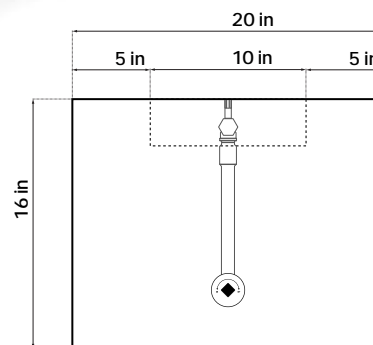

SIDE

SPARK

MATCH

IGNITE

ASH

INFERNO

EMBER

CHAR

COLORS

SPECIFICATIONS

MATERIAL: POWDER COATED METAL
BURNER RING: WARMING TRENDS CFBL 250NG
IGNITION: MATCH LIGHT WITH KEY VALVE

MEDIA: BLACK LAVA ROCK (TUMBLED AVAILABLE)
COVER: AVAILABLE ON ORDER
WEIGHT: APPROX. 250LBS